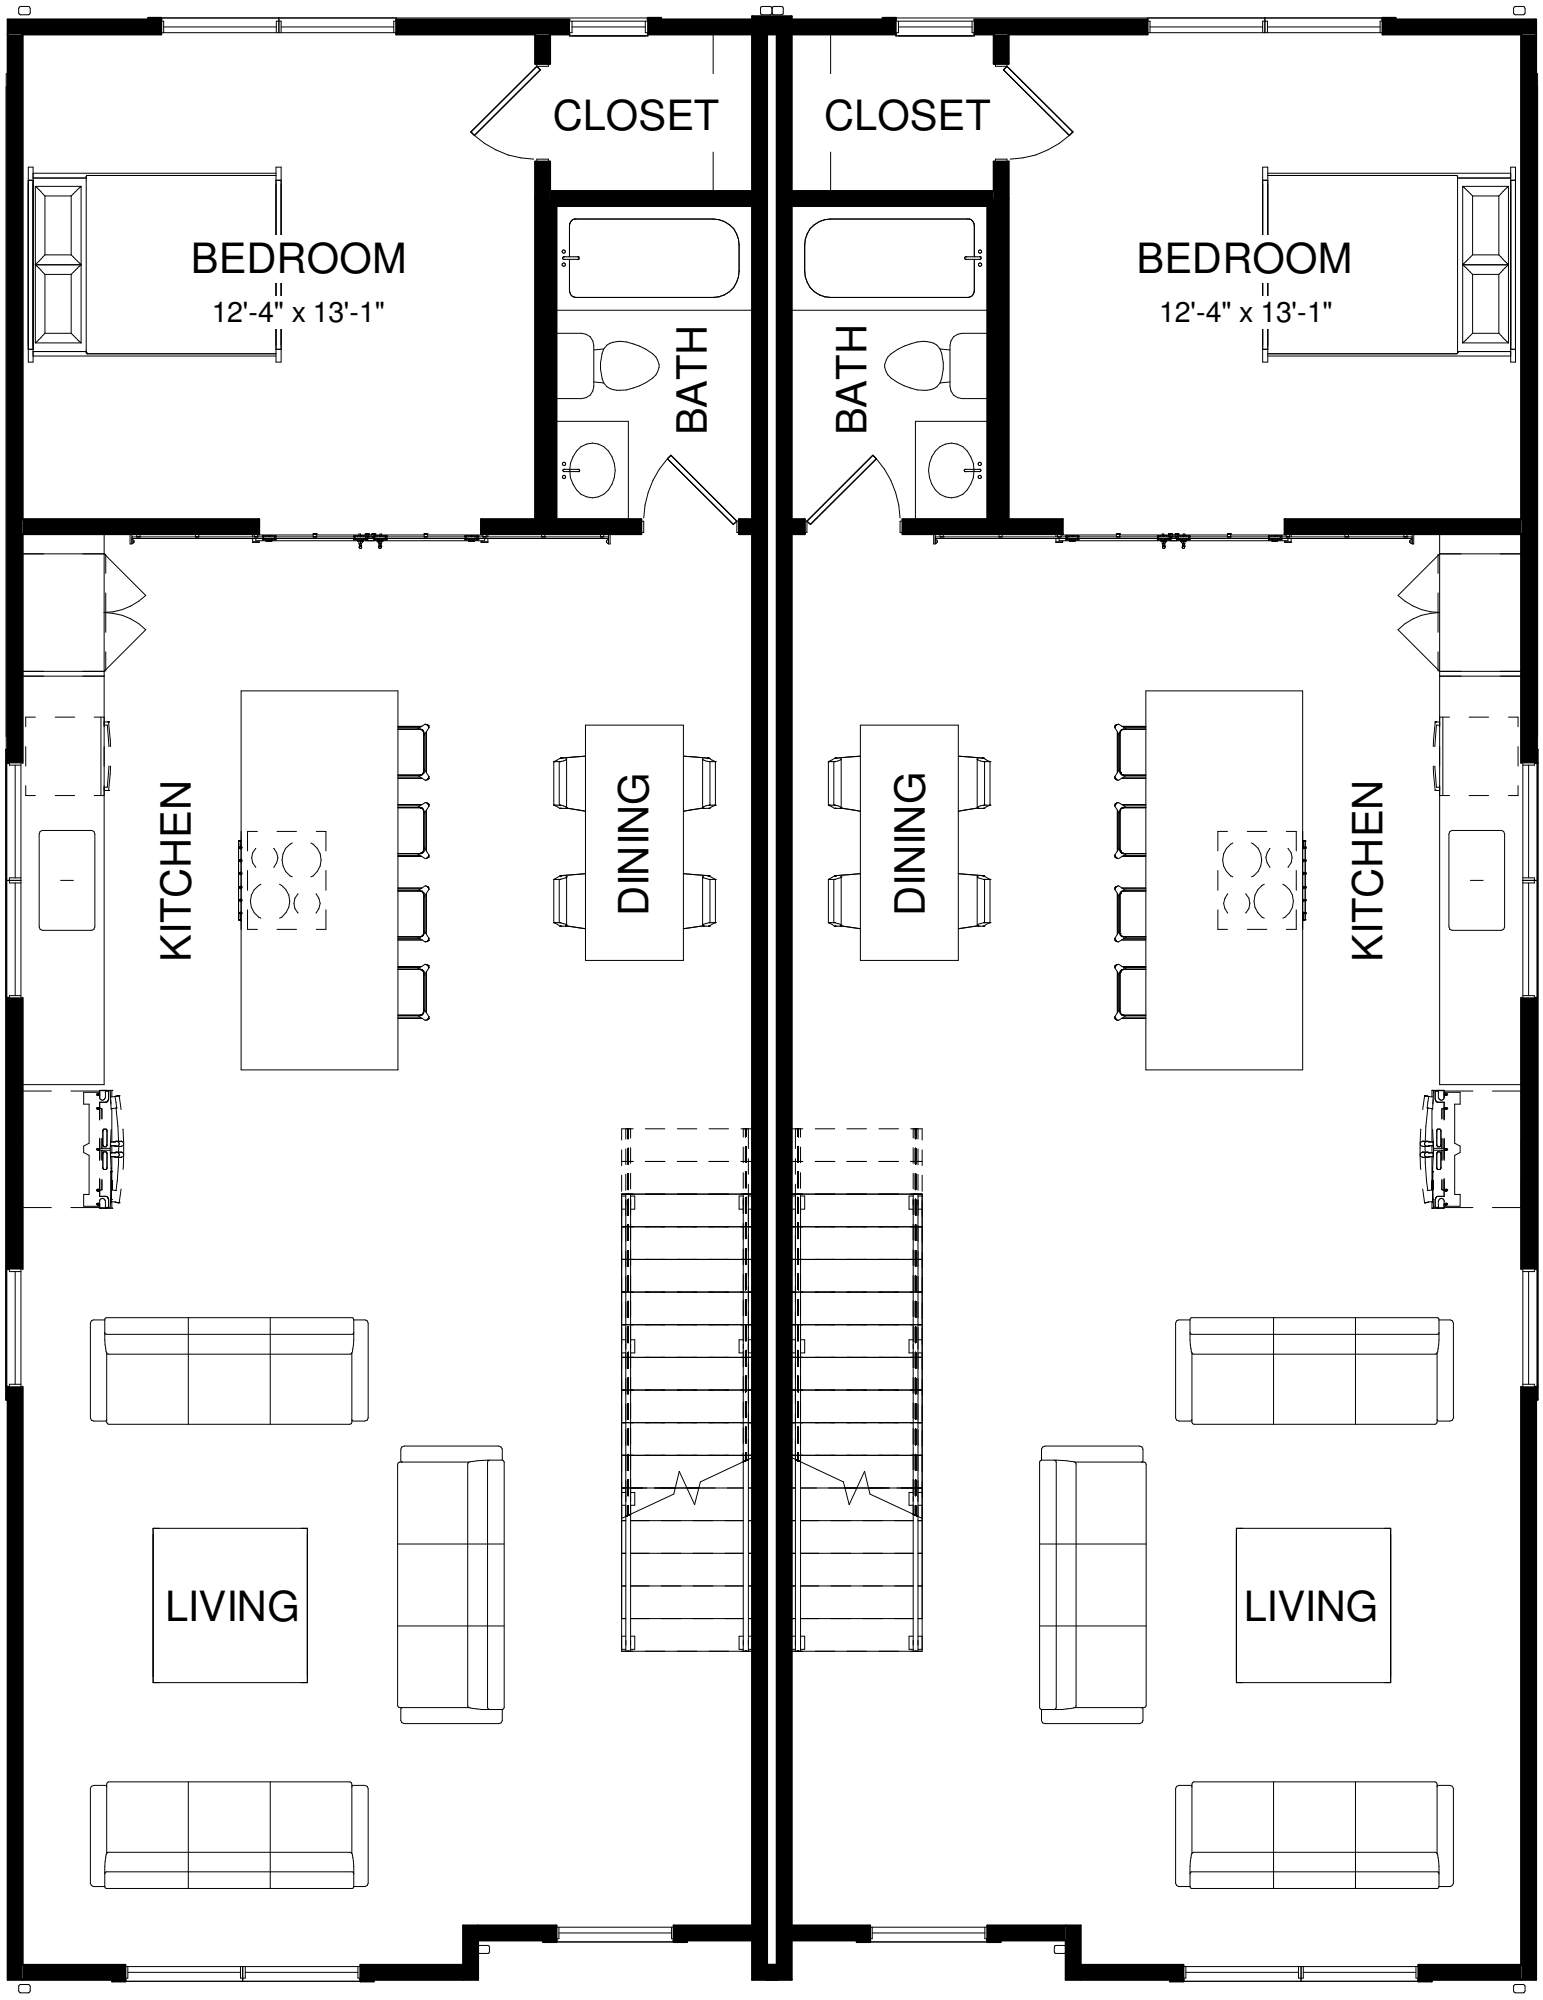

MASTER BATH

MASTER BATH

MASTER  
BED  
14'x18'-7"

MASTER  
BED  
14'x18'-7"

MASTER  
CLOSET

MASTER  
CLOSET

LAUNDRY

LAUNDRY

MECH

MECH

COAT

COAT

1 CAR GARAGE

1 CAR GARAGE

BEDROOM

12'-4" x 13'-1"

CLOSET

CLOSET

BEDROOM

12'-4" x 13'-1"

BATH

BATH

KITCHEN

DINING

DINING

KITCHEN

LIVING

LIVING

BEDROOM  
15'-3" x 11'-2"

BEDROOM  
15'-3" x 11'-2"

BATH

BATH