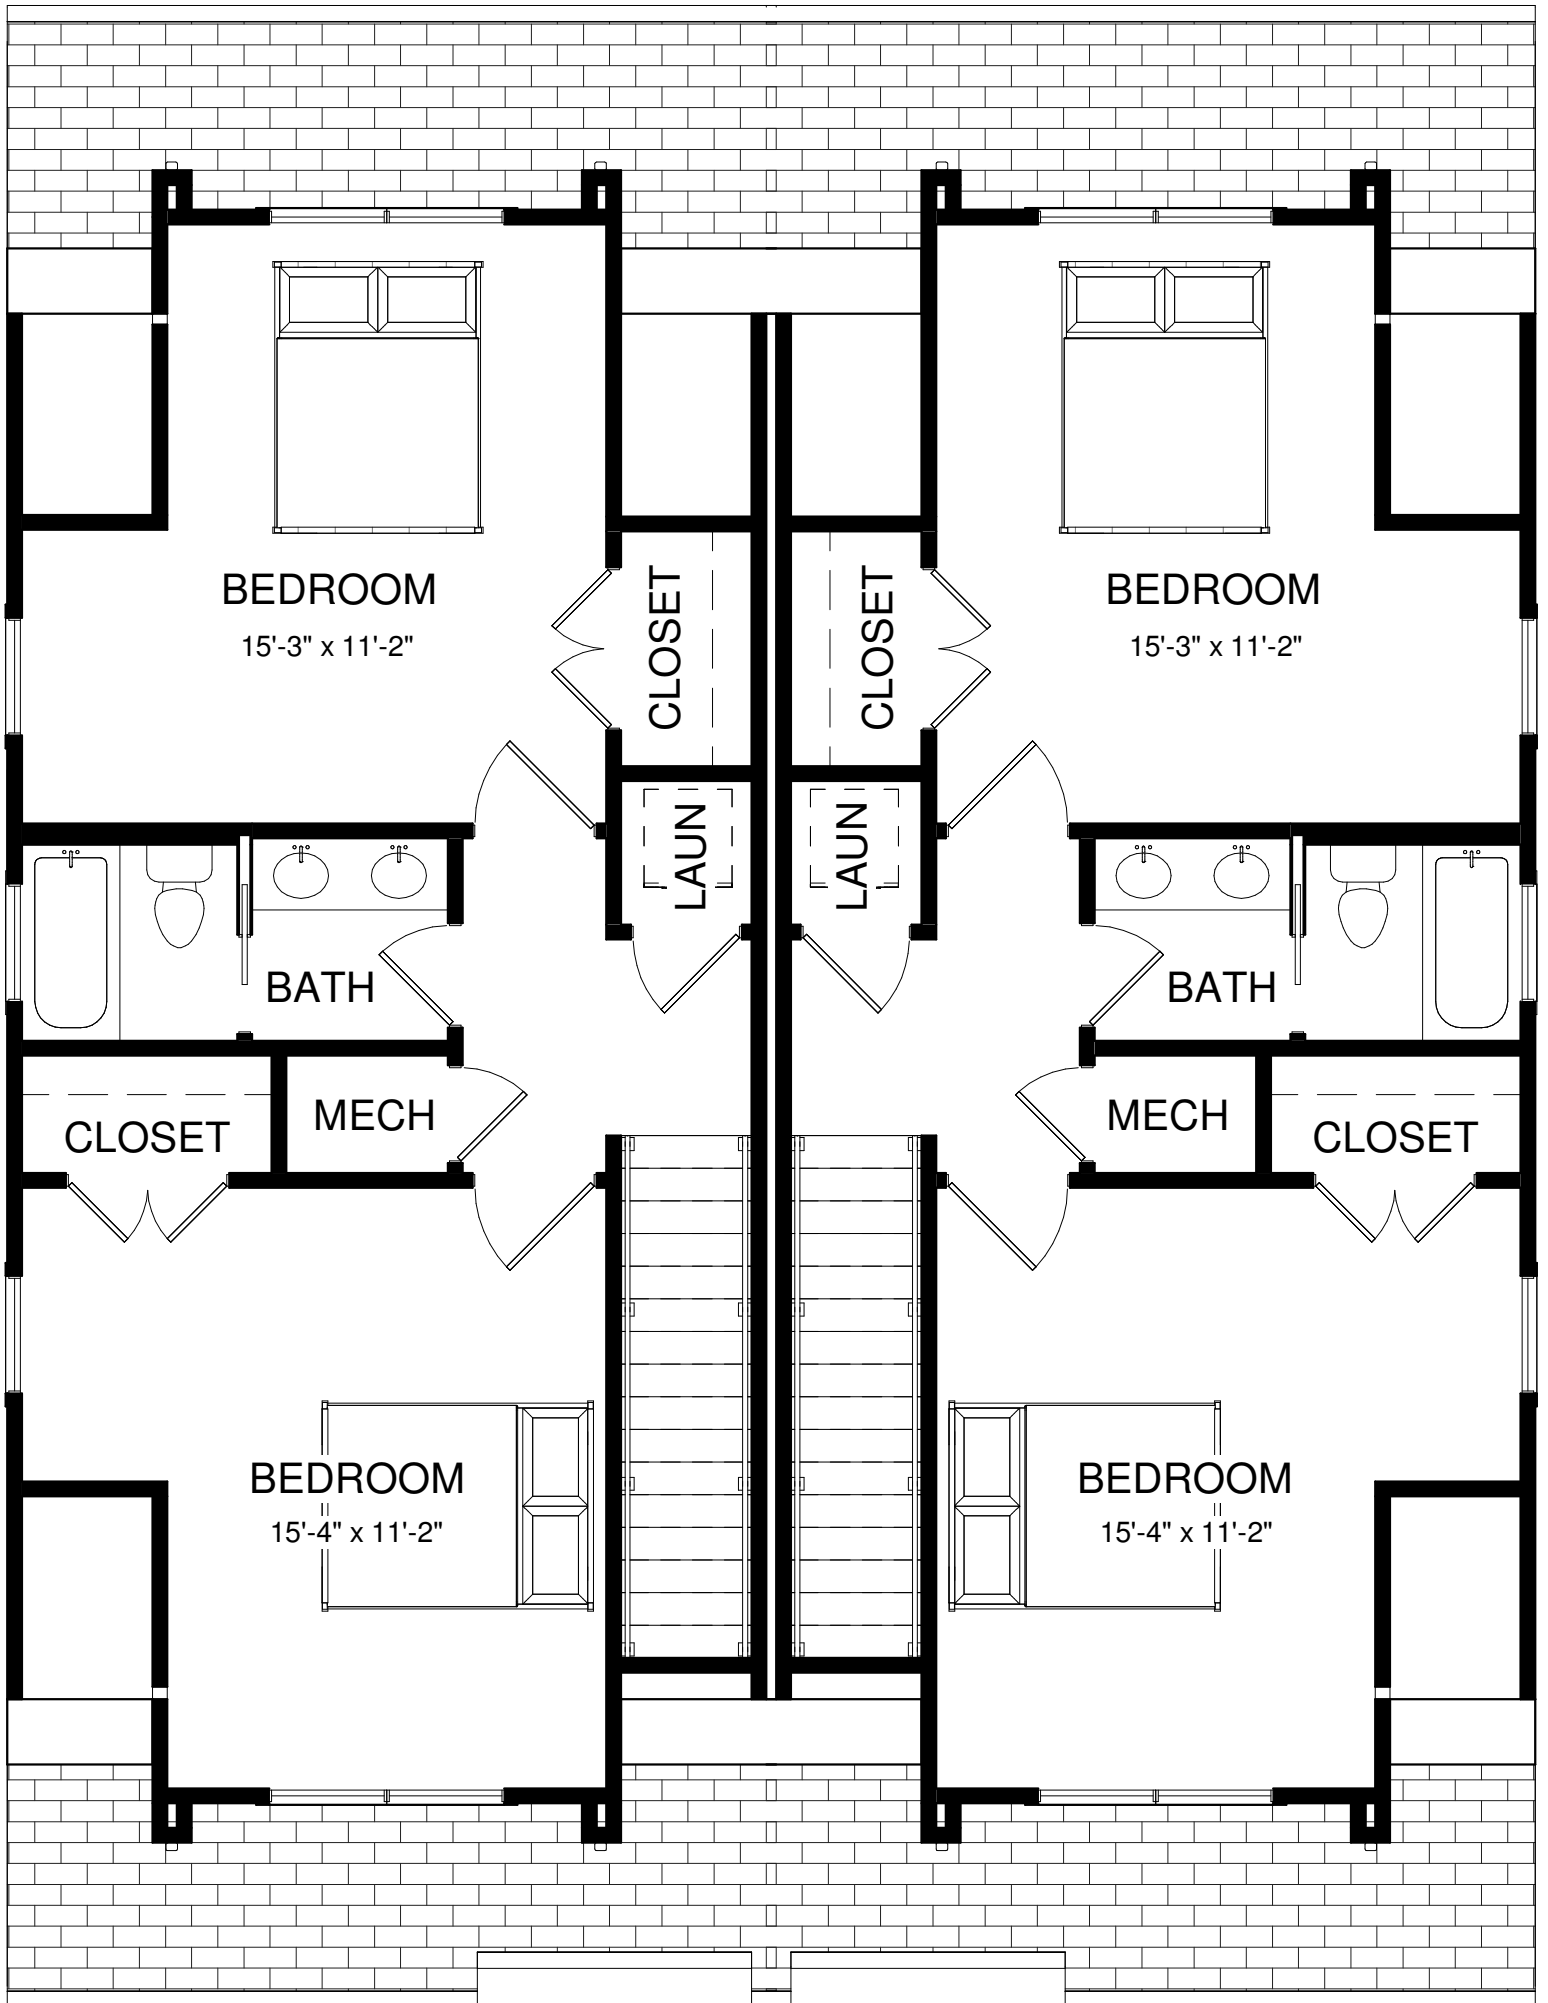

MASTER BATH

MASTER BATH

MASTER  
BED  
14'x18'-7"

MASTER  
BED  
14'x18'-7"

MASTER  
CLOSET

MASTER  
CLOSET

LAUNDRY

LAUNDRY

CLOSET

CLOSET

BEDROOM

12'-4" x 13'-1"

BATH

BATH

KITCHEN

DINING

DINING

KITCHEN

LIVING

LIVING

BEDROOM  
15'-3" x 11'-2"

BEDROOM  
15'-3" x 11'-2"

BATH

BATH

CLOSET

MECH

MECH

CLOSET

BEDROOM  
15'-4" x 11'-2"

BEDROOM  
15'-4" x 11'-2"

CLOSET

CLOSET