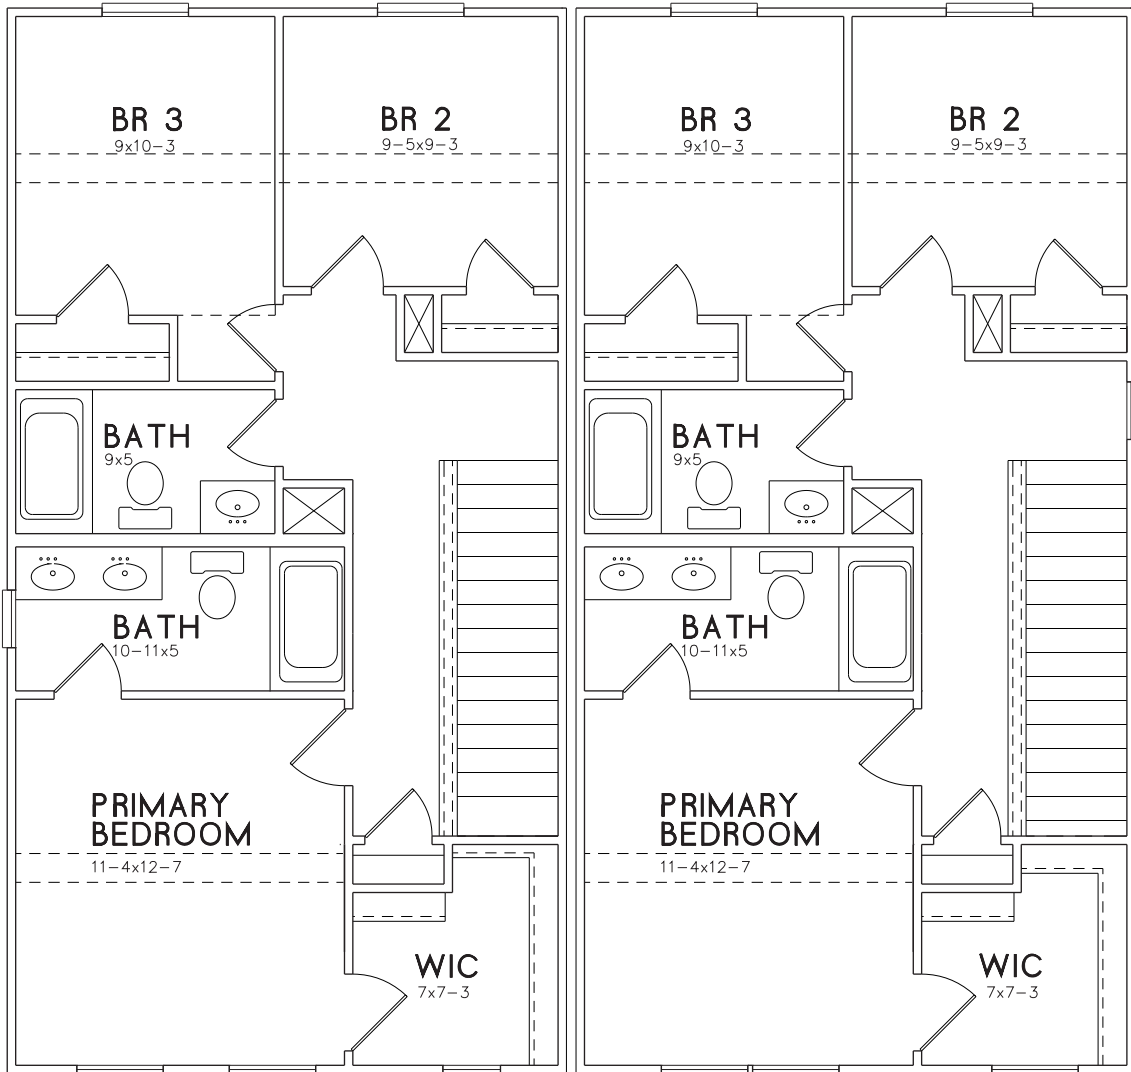

# THE PALMETTO

1,304 SQ.FT. | 3 BEDS | 2.5 BATHS

## FIRST FLOOR

**RED CEDAR**  
HOMES

Prices, promotions, incentives, features, options, amenities, floorplans, elevations, designs, materials, and dimensions are subject to change without notice. Square footage and dimensions are estimated and may vary in actual construction. Actual position of house on lot will be determined by the site plan and plot plan. Floorplans, interiors and elevations are artist's conception or model renderings and are not intended to show specific detailing. Floorplans are the property of Red Cedar Capital and its affiliates and are protected by U.S. copyright laws.

## SECOND FLOOR

**RED CEDAR**  
HOMES

Prices, promotions, incentives, features, options, amenities, floorplans, elevations, designs, materials, and dimensions are subject to change without notice. Square footage and dimensions are estimated and may vary in actual construction. Actual position of house on lot will be determined by the site plan and plot plan. Floorplans, interiors and elevations are artist's conception or model renderings and are not intended to show specific detailing. Floorplans are the property of Red Cedar Capital and its affiliates and are protected by U.S. copyright laws.