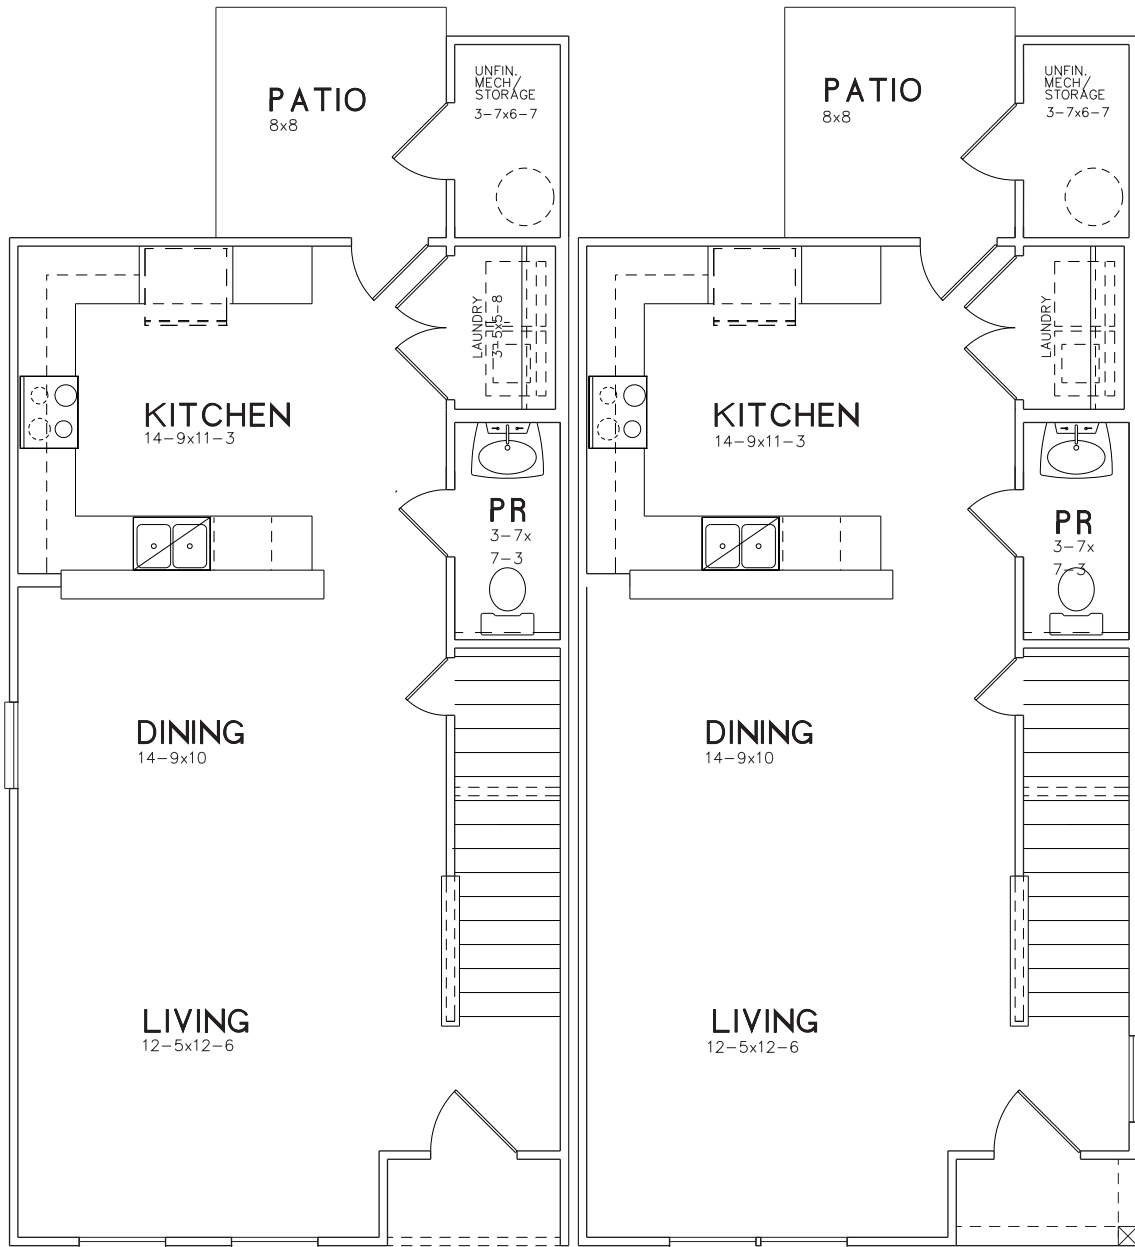

# THE PALMETTO

1,304 SQ.FT. | 3 BEDS | 2.5 BATHS

## FIRST FLOOR

**RED CEDAR**  
HOMES

Prices, promotions, incentives, features, options, amenities, floorplans, elevations, designs, materials, and dimensions are subject to change without notice. Square footage and dimensions are estimated and may vary in actual construction. Actual position of house on lot will be determined by the site plan and plot plan. Floorplans, interiors and elevations are artist's conception or model renderings and are not intended to show specific detailing. Floorplans are the property of Red Cedar Capital and its affiliates and are protected by U.S. copyright laws.

## SECOND FLOOR

**RED CEDAR**  
HOMES

Prices, promotions, incentives, features, options, amenities, floorplans, elevations, designs, materials, and dimensions are subject to change without notice. Square footage and dimensions are estimated and may vary in actual construction. Actual position of house on lot will be determined by the site plan and plot plan. Floorplans, interiors and elevations are artist's conception or model renderings and are not intended to show specific detailing. Floorplans are the property of Red Cedar Capital and its affiliates and are protected by U.S. copyright laws.