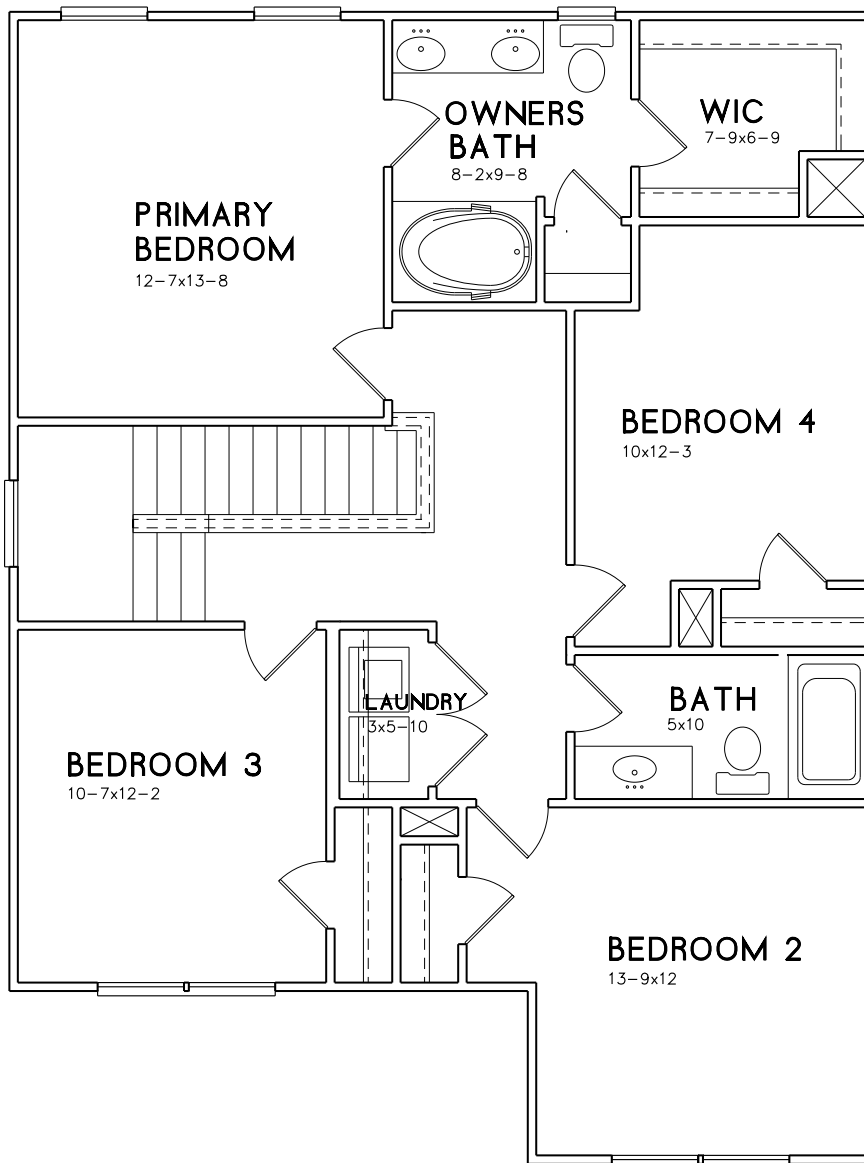

THE WILLOW

1,857 SQ.FT. | 4 BEDS | 2.5 BATHS

FIRST FLOOR

RED CEDAR
HOMES

Prices, promotions, incentives, features, options, amenities, floorplans, elevations, designs, materials, and dimensions are subject to change without notice. Square footage and dimensions are estimated and may vary in actual construction. Actual position of house on lot will be determined by the site plan and plot plan. Floorplans, interiors and elevations are artist's conception or model renderings and are not intended to show specific detailing. Floorplans are the property of Red Cedar Capital and its affiliates and are protected by U.S. copyright laws.

THE WILLOW

1,857 SQ.FT. | 4 BEDS | 2.5 BATHS

SECOND FLOOR

Optional Luxury Bath

RED CEDAR
HOMES

Prices, promotions, incentives, features, options, amenities, floorplans, elevations, designs, materials, and dimensions are subject to change without notice. Square footage and dimensions are estimated and may vary in actual construction. Actual position of house on lot will be determined by the site plan and plot plan. Floorplans, interiors and elevations are artist's conception or model renderings and are not intended to show specific detailing. Floorplans are the property of Red Cedar Capital and its affiliates and are protected by U.S. copyright laws.