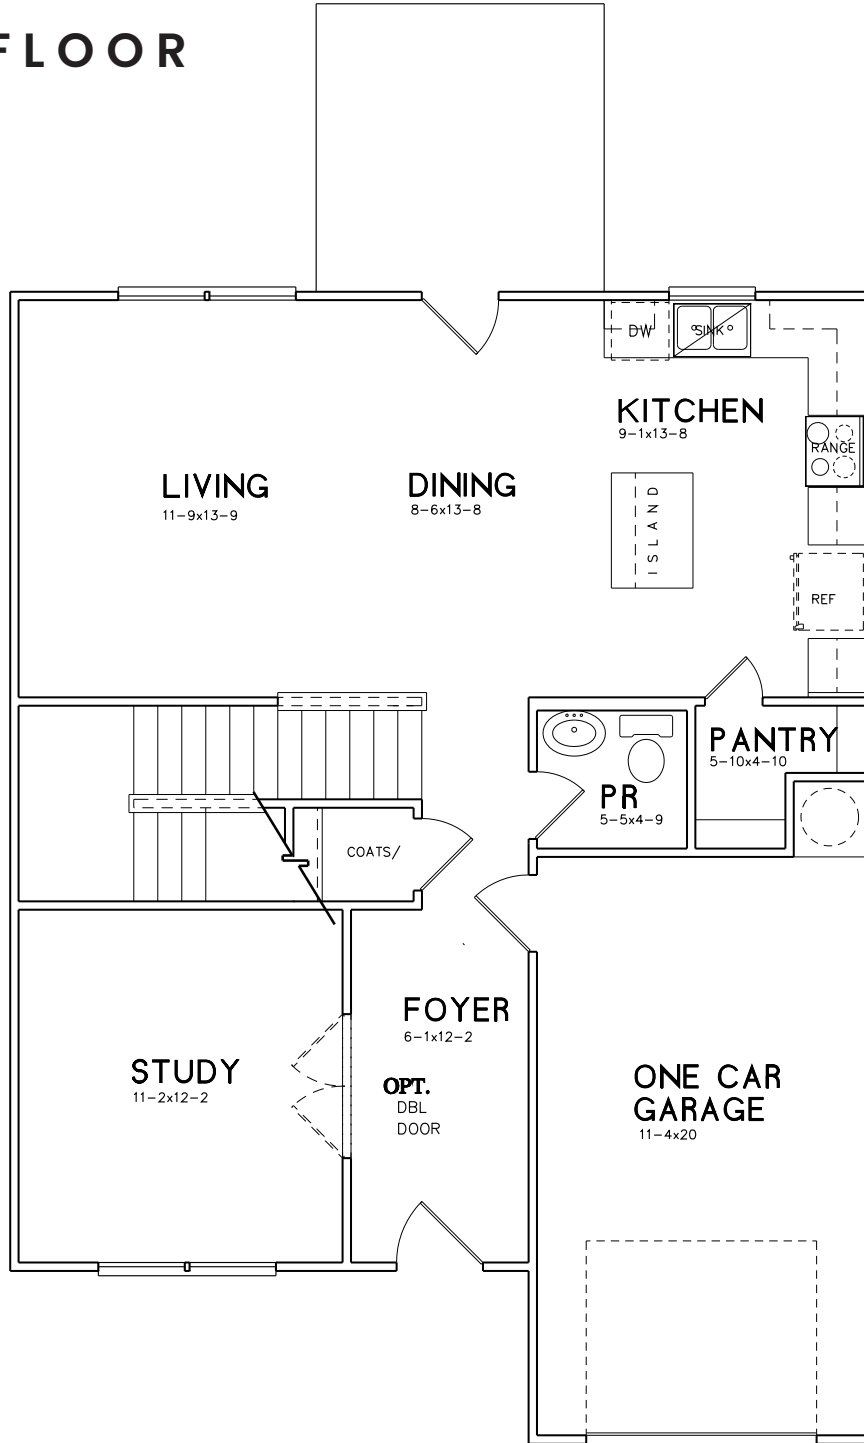

THE WILLOW

1,857 SQ.FT. | 4 BEDS | 2.5 BATHS

FIRST FLOOR

RED CEDAR
HOMES

Prices, promotions, incentives, features, options, amenities, floorplans, elevations, designs, materials, and dimensions are subject to change without notice. Square footage and dimensions are estimated and may vary in actual construction. Actual position of house on lot will be determined by the site plan and plot plan. Floorplans, interiors and elevations are artist's conception or model renderings and are not intended to show specific detailing. Floorplans are the property of Red Cedar Capital and its affiliates and are protected by U.S. copyright laws.

THE WILLOW

1,857 SQ.FT. | 4 BEDS | 2.5 BATHS

SECOND FLOOR

Optional Luxury Bath

RED CEDAR
HOMES

Prices, promotions, incentives, features, options, amenities, floorplans, elevations, designs, materials, and dimensions are subject to change without notice. Square footage and dimensions are estimated and may vary in actual construction. Actual position of house on lot will be determined by the site plan and plot plan. Floorplans, interiors and elevations are artist's conception or model renderings and are not intended to show specific detailing. Floorplans are the property of Red Cedar Capital and its affiliates and are protected by U.S. copyright laws.