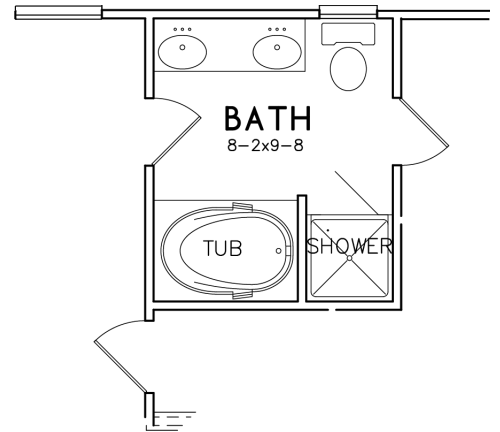

THE WILLOW

1,857 SQ.FT. | 4 BEDS | 2.5 BATHS

FIRST FLOOR

RED CEDAR
HOMES

Prices, promotions, incentives, features, options, amenities, floorplans, elevations, designs, materials, and dimensions are subject to change without notice. Square footage and dimensions are estimated and may vary in actual construction. Actual position of house on lot will be determined by the site plan and plot plan. Floorplans, interiors and elevations are artist's conception or model renderings and are not intended to show specific detailing. Floorplans are the property of Red Cedar Capital and its affiliates and are protected by U.S. copyright laws.

THE WILLOW

1,857 SQ.FT. | 4 BEDS | 2.5 BATHS

SECOND FLOOR

Optional Luxury Bath

RED CEDAR
HOMES

Prices, promotions, incentives, features, options, amenities, floorplans, elevations, designs, materials, and dimensions are subject to change without notice. Square footage and dimensions are estimated and may vary in actual construction. Actual position of house on lot will be determined by the site plan and plot plan. Floorplans, interiors and elevations are artist's conception or model renderings and are not intended to show specific detailing. Floorplans are the property of Red Cedar Capital and its affiliates and are protected by U.S. copyright laws.