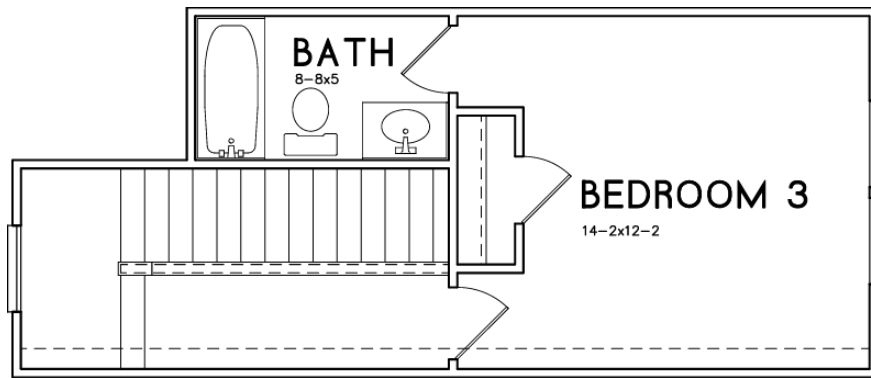

THE LILAC

1,383 SQ.FT. | 3 BEDS | 3 BATHS

SECOND FLOOR

RED CEDAR
HOMES

Prices, promotions, incentives, features, options, amenities, floorplans, elevations, designs, materials, and dimensions are subject to change without notice. Square footage and dimensions are estimated and may vary in actual construction. Actual position of house on lot will be determined by the site plan and plot plan. Floorplans, interiors and elevations are artist's conception or model renderings and are not intended to show specific detailing. Floorplans are the property of Red Cedar Capital and its affiliates and are protected by U.S. copyright laws.