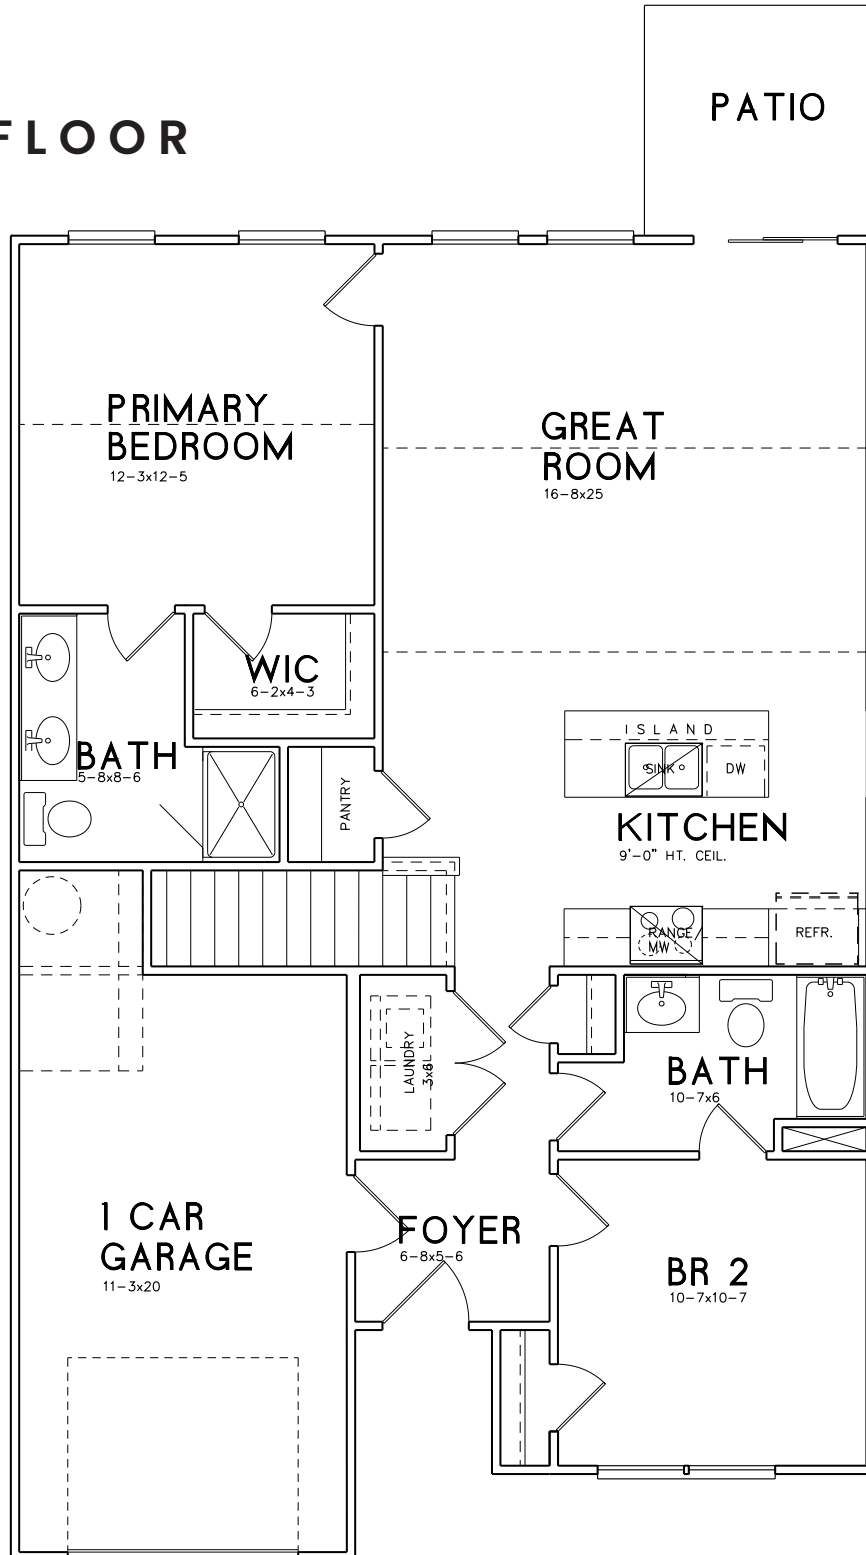

# THE LILAC

1,383 SQ.FT. | 3 BEDS | 3 BATHS

## FIRST FLOOR

**RED CEDAR**  
HOMES

Prices, promotions, incentives, features, options, amenities, floorplans, elevations, designs, materials, and dimensions are subject to change without notice. Square footage and dimensions are estimated and may vary in actual construction. Actual position of house on lot will be determined by the site plan and plot plan. Floorplans, interiors and elevations are artist's conception or model renderings and are not intended to show specific detailing. Floorplans are the property of Red Cedar Capital and its affiliates and are protected by U.S. copyright laws.

## SECOND FLOOR

**RED CEDAR**  
HOMES

Prices, promotions, incentives, features, options, amenities, floorplans, elevations, designs, materials, and dimensions are subject to change without notice. Square footage and dimensions are estimated and may vary in actual construction. Actual position of house on lot will be determined by the site plan and plot plan. Floorplans, interiors and elevations are artist's conception or model renderings and are not intended to show specific detailing. Floorplans are the property of Red Cedar Capital and its affiliates and are protected by U.S. copyright laws.