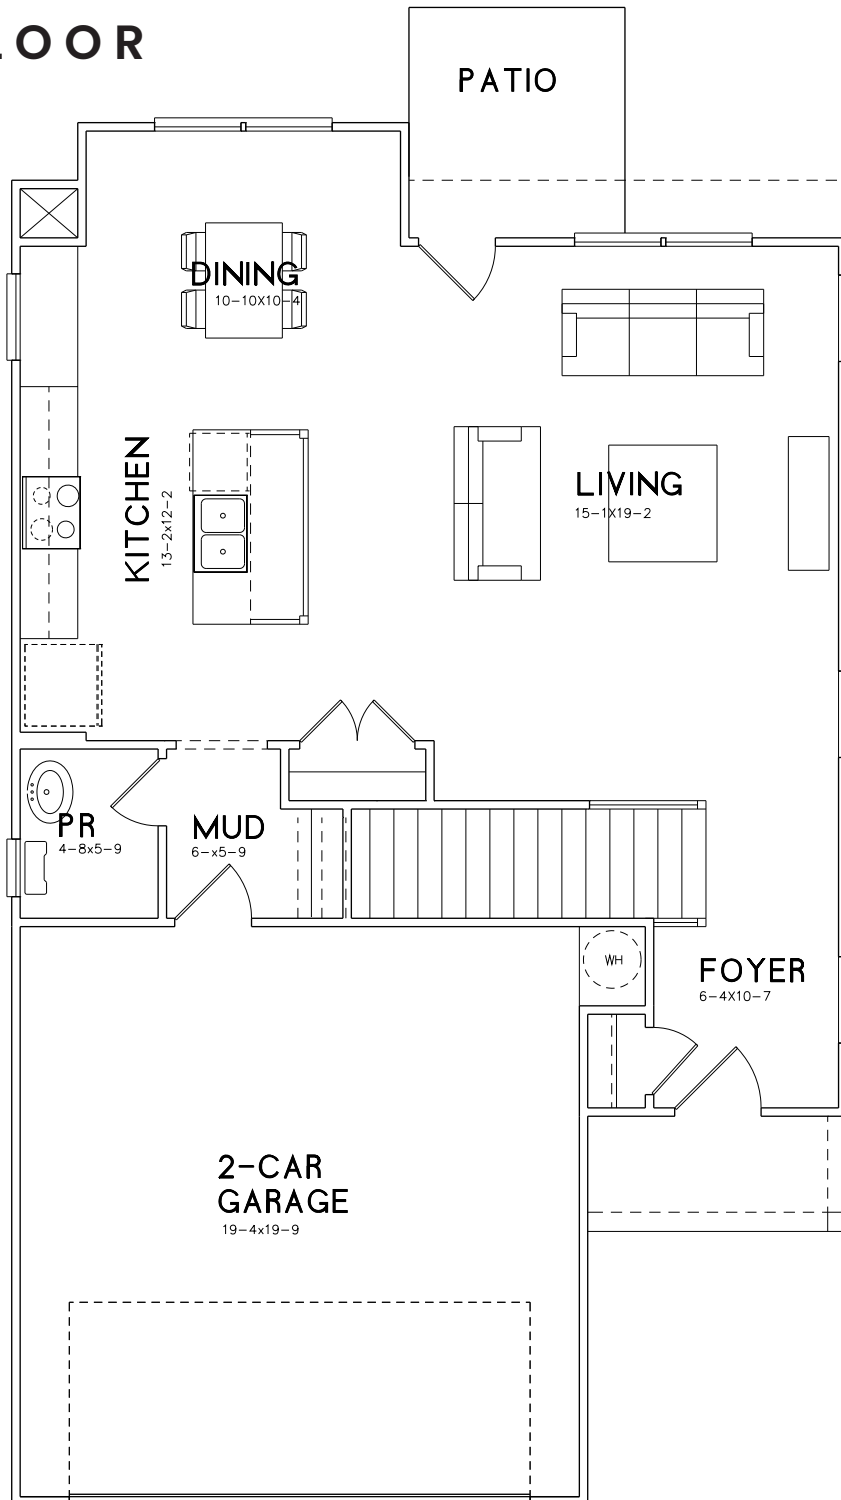

THE HOLLY

2,000 SQ.FT. | 4 BEDS | 2.5 BATHS

FIRST FLOOR

RED CEDAR
HOMES

Prices, promotions, incentives, features, options, amenities, floorplans, elevations, designs, materials, and dimensions are subject to change without notice. Square footage and dimensions are estimated and may vary in actual construction. Actual position of house on lot will be determined by the site plan and plot plan. Floorplans, interiors and elevations are artist's conception or model renderings and are not intended to show specific detailing. Floorplans are the property of Red Cedar Capital and its affiliates and are protected by U.S. copyright laws.

THE HOLLY

2,000 SQ.FT. | 4 BEDS | 2.5 BATHS

SECOND FLOOR

RED CEDAR
HOMES

Prices, promotions, incentives, features, options, amenities, floorplans, elevations, designs, materials, and dimensions are subject to change without notice. Square footage and dimensions are estimated and may vary in actual construction. Actual position of house on lot will be determined by the site plan and plot plan. Floorplans, interiors and elevations are artist's conception or model renderings and are not intended to show specific detailing. Floorplans are the property of Red Cedar Capital and its affiliates and are protected by U.S. copyright laws.