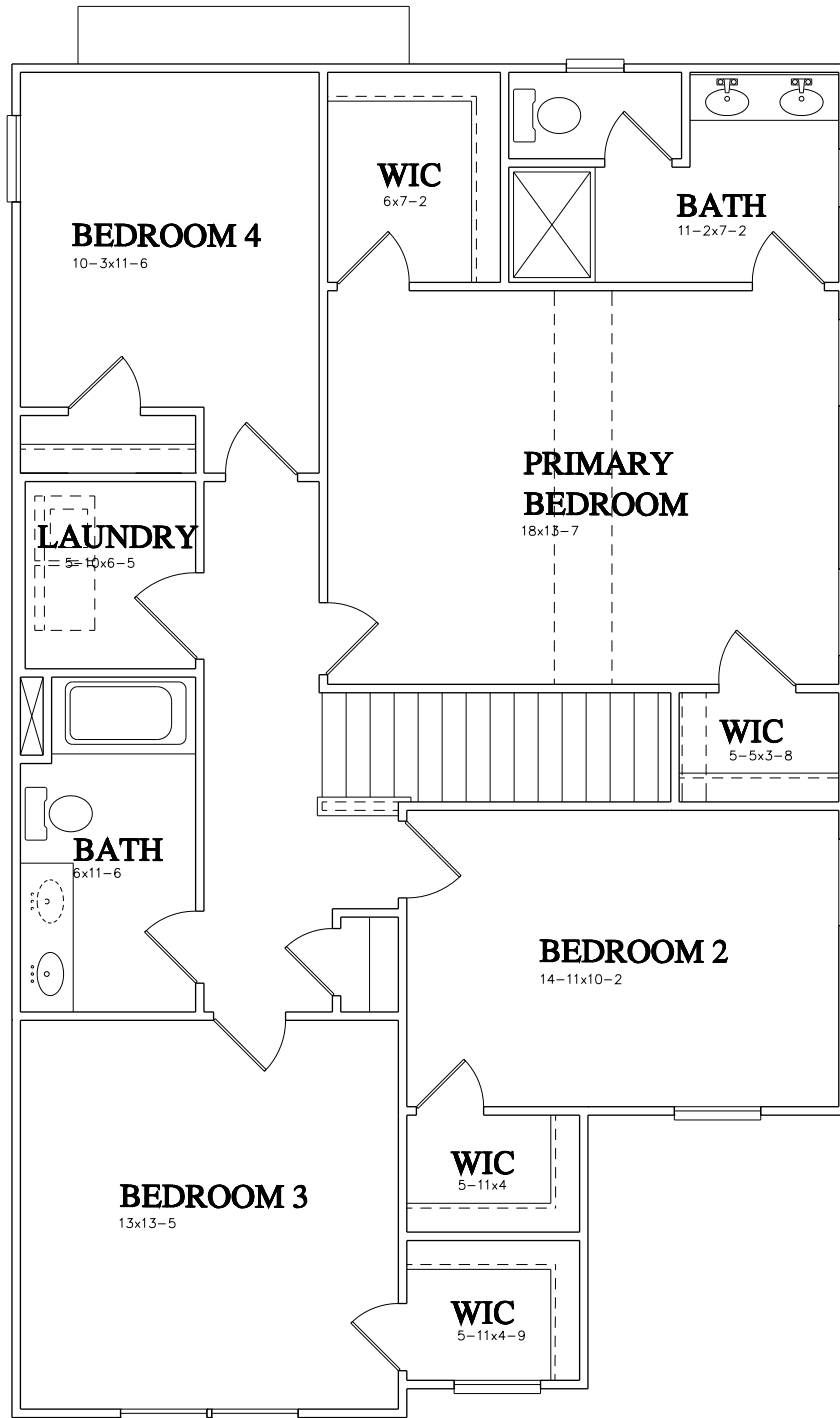

THE HOLLY

2,000 SQ.FT. | 4 BEDS | 2.5 BATHS

FIRST FLOOR

RED CEDAR
HOMES

Prices, promotions, incentives, features, options, amenities, floorplans, elevations, designs, materials, and dimensions are subject to change without notice. Square footage and dimensions are estimated and may vary in actual construction. Actual position of house on lot will be determined by the site plan and plot plan. Floorplans, interiors and elevations are artist's conception or model renderings and are not intended to show specific detailing. Floorplans are the property of Red Cedar Capital and its affiliates and are protected by U.S. copyright laws.

THE HOLLY

2,000 SQ.FT. | 4 BEDS | 2.5 BATHS

SECOND FLOOR

RED CEDAR
HOMES

Prices, promotions, incentives, features, options, amenities, floorplans, elevations, designs, materials, and dimensions are subject to change without notice. Square footage and dimensions are estimated and may vary in actual construction. Actual position of house on lot will be determined by the site plan and plot plan. Floorplans, interiors and elevations are artist's conception or model renderings and are not intended to show specific detailing. Floorplans are the property of Red Cedar Capital and its affiliates and are protected by U.S. copyright laws.