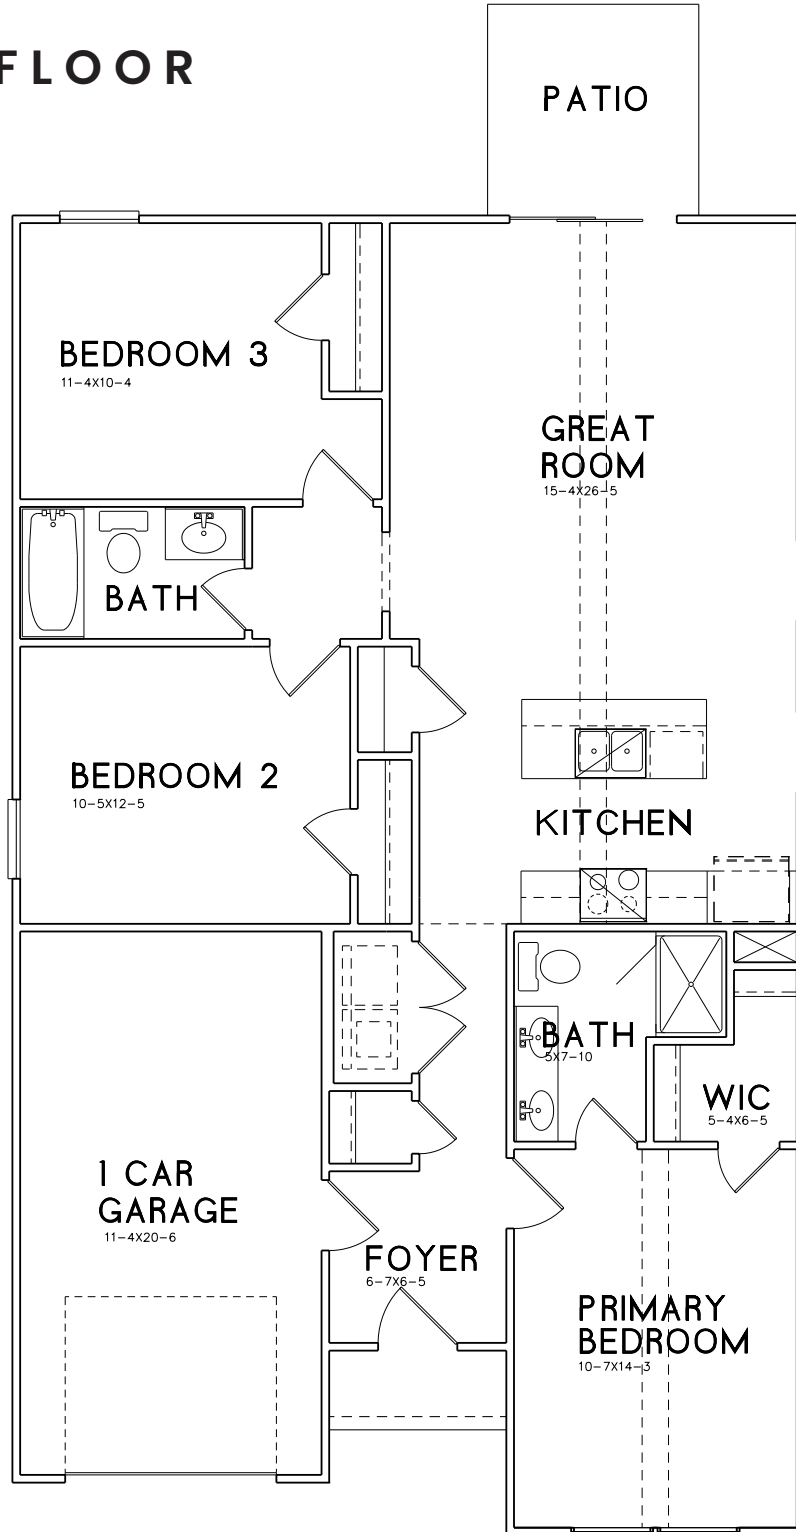

THE TULIP

1,170 SQ.FT. | 3 BEDS | 2 BATHS

FIRST FLOOR

RED CEDAR
HOMES

Prices, promotions, incentives, features, options, amenities, floorplans, elevations, designs, materials, and dimensions are subject to change without notice. Square footage and dimensions are estimated and may vary in actual construction. Actual position of house on lot will be determined by the site plan and plot plan. Floorplans, interiors and elevations are artist's conception or model renderings and are not intended to show specific detailing. Floorplans are the property of Red Cedar Capital and its affiliates and are protected by U.S. copyright laws.