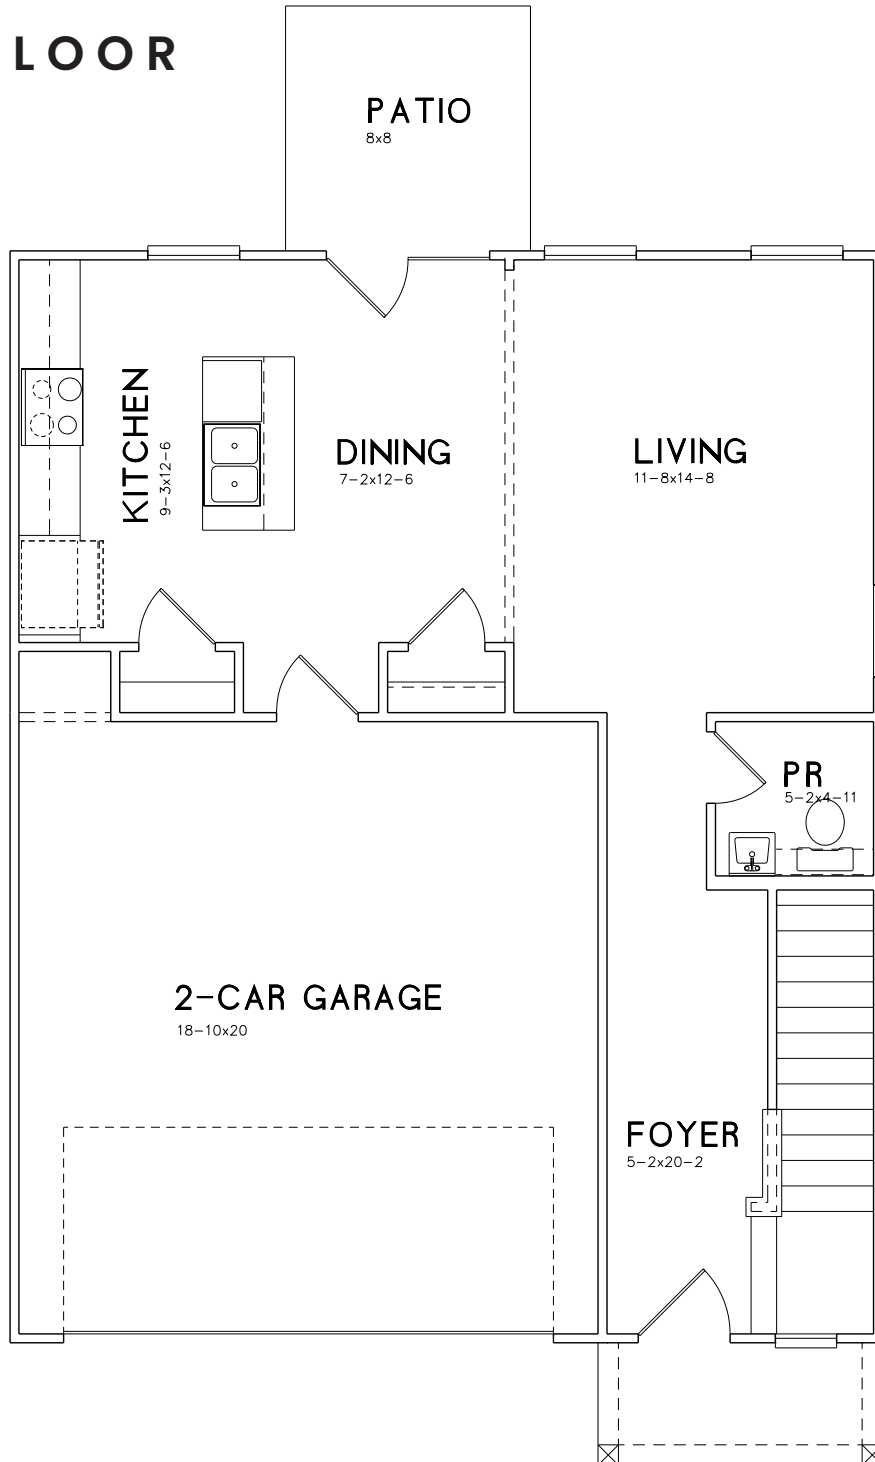

THE DOGWOOD

1,541 SQ.FT. | 3 BEDS | 2.5 BATHS

FIRST FLOOR

RED CEDAR
HOMES

Prices, promotions, incentives, features, options, amenities, floorplans, elevations, designs, materials, and dimensions are subject to change without notice. Square footage and dimensions are estimated and may vary in actual construction. Actual position of house on lot will be determined by the site plan and plot plan. Floorplans, interiors and elevations are artist's conception or model renderings and are not intended to show specific detailing. Floorplans are the property of Red Cedar Capital and its affiliates and are protected by U.S. copyright laws.

THE DOGWOOD

1,541 SQ.FT. | 3 BEDS | 2.5 BATHS

SECOND FLOOR

RED CEDAR
HOMES

Prices, promotions, incentives, features, options, amenities, floorplans, elevations, designs, materials, and dimensions are subject to change without notice. Square footage and dimensions are estimated and may vary in actual construction. Actual position of house on lot will be determined by the site plan and plot plan. Floorplans, interiors and elevations are artist's conception or model renderings and are not intended to show specific detailing. Floorplans are the property of Red Cedar Capital and its affiliates and are protected by U.S. copyright laws.