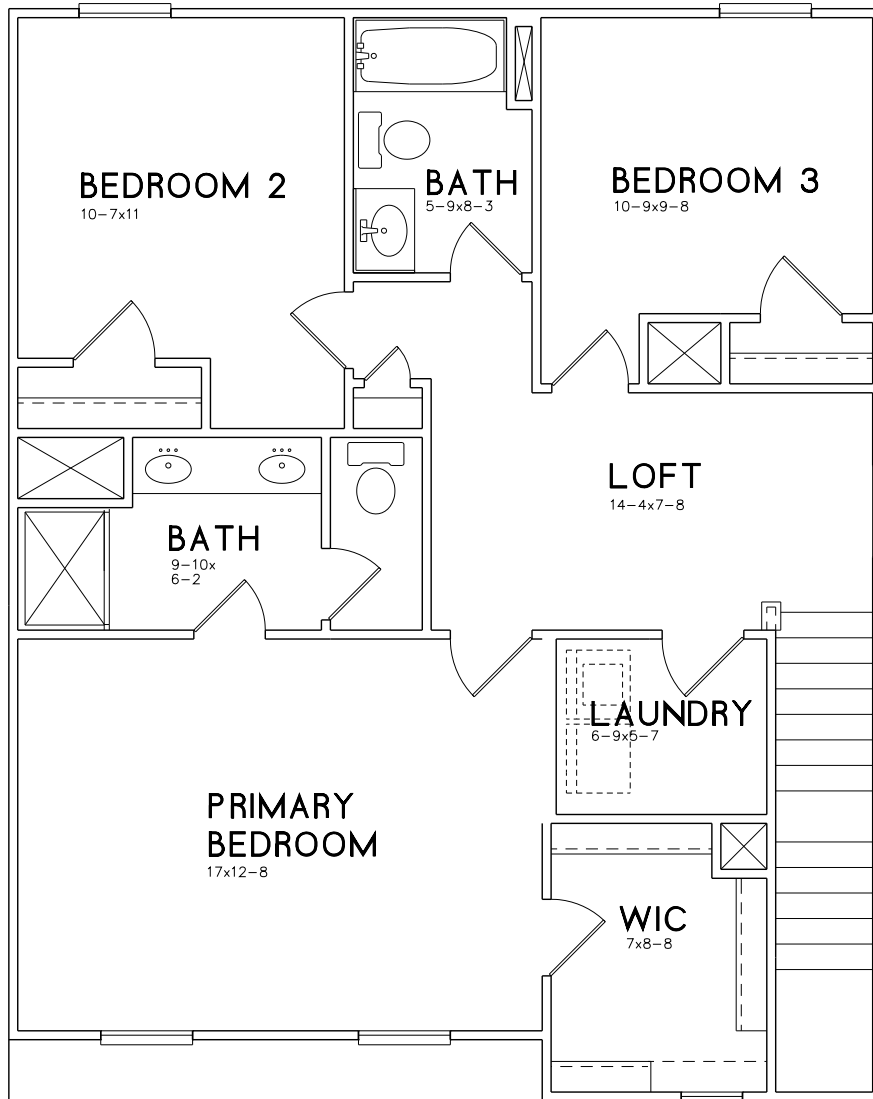

THE DOGWOOD

1,541 SQ.FT. | 3 BEDS | 2.5 BATHS

FIRST FLOOR

RED CEDAR
HOMES

Prices, promotions, incentives, features, options, amenities, floorplans, elevations, designs, materials, and dimensions are subject to change without notice. Square footage and dimensions are estimated and may vary in actual construction. Actual position of house on lot will be determined by the site plan and plot plan. Floorplans, interiors and elevations are artist's conception or model renderings and are not intended to show specific detailing. Floorplans are the property of Red Cedar Capital and its affiliates and are protected by U.S. copyright laws.

THE DOGWOOD

1,541 SQ.FT. | 3 BEDS | 2.5 BATHS

SECOND FLOOR

RED CEDAR
HOMES

Prices, promotions, incentives, features, options, amenities, floorplans, elevations, designs, materials, and dimensions are subject to change without notice. Square footage and dimensions are estimated and may vary in actual construction. Actual position of house on lot will be determined by the site plan and plot plan. Floorplans, interiors and elevations are artist's conception or model renderings and are not intended to show specific detailing. Floorplans are the property of Red Cedar Capital and its affiliates and are protected by U.S. copyright laws.